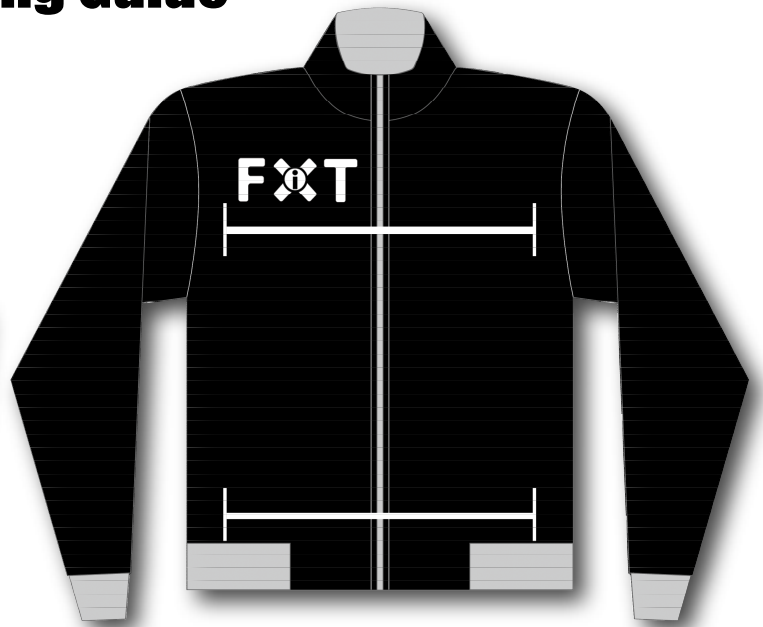

FiXT Store

Hoodie/Zip Up/Jogger

Sizing Guide

Unisex Sizing Chart	XXS	XS	S	M	L	XL	2XL	3XL
Chest (inches)	29-31	30-32	34-36	38-40	42-44	46-48	48-50	50-52
Waist (inches)	27-29	28-30	30-32	32-33	33-34	36-38	40-42	44-48